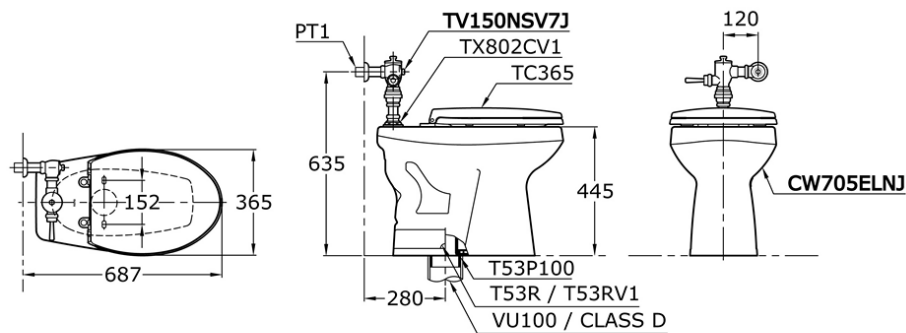

CW705ELNJ-TV150NSV7J

IDR 5,270,000.00

Height: 445

Rough-in: 280 mm

Bowl Shape: Elongated

CW 705 ELNJ

Some products may not be available in your area

Prices indicated are manufacturer's suggested retail price, prices may change anytime without notice.